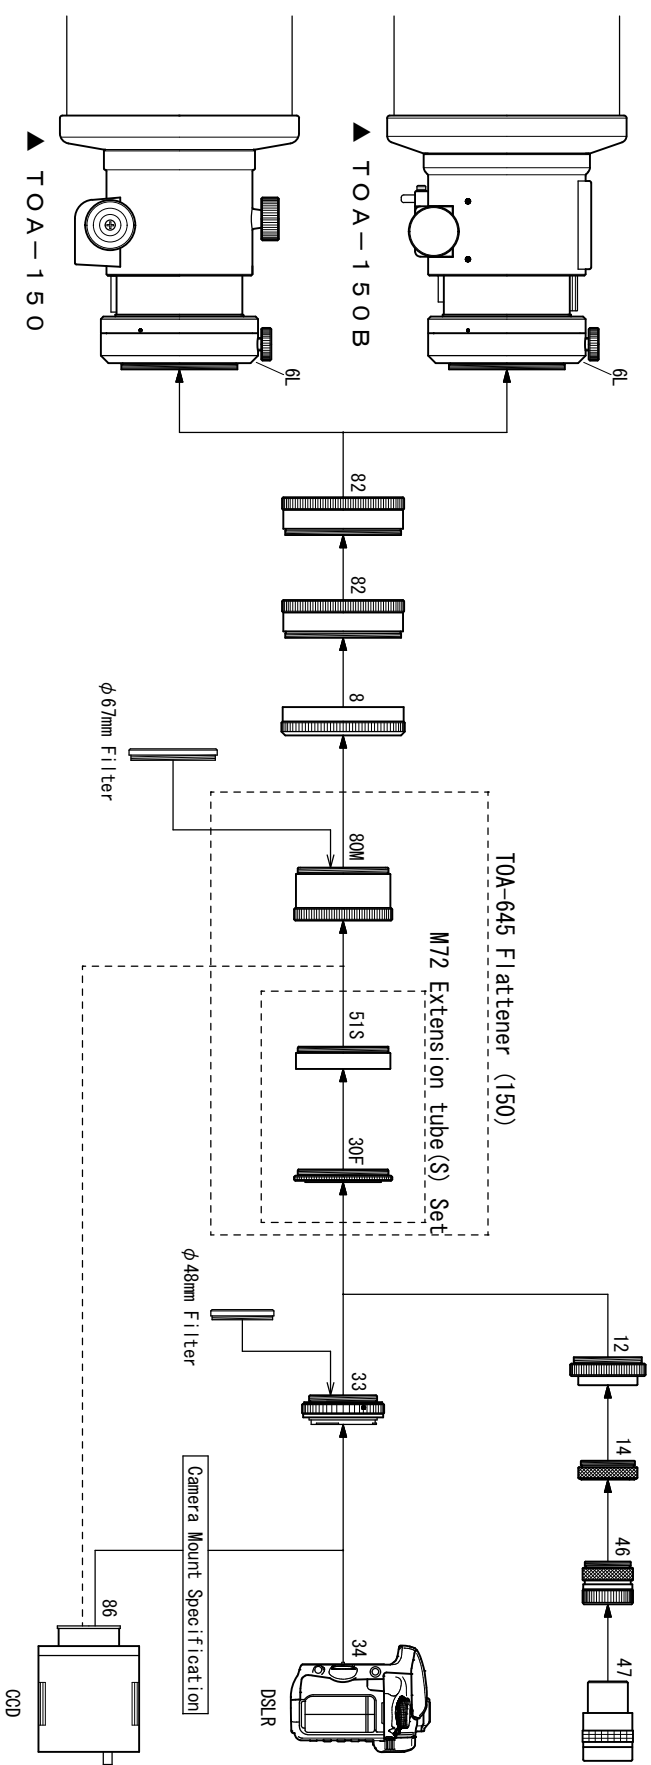

# TOA-645 Flattener (150) System Chart (TOA150B/150)

## [TOA-645 Flattener 150 Set][TKA32587S]

- 80M. TOA-645 Flattener 0.99 x
- 51S. M72 Extensions
- 30F. CA Ring35

## ● Option Accessories

- 12. Visual Adapter (CCA-250) [TKP86005]
- 33. Camera mount DX-WR (EOS) [TKA01251]
- 34. Camera mount DX-WR (Nikon) [TKA01255]
- 34. DSLR
- 47. Eyepiece 31.7mm
- 82. Extension tube TOA130F [TKA31584]
- 86. CCD
- [M72 Extension tube S Set] [TKA32588S]
- 51S. M72 Extension tube S
- 30F. CA Ring 35

## ● Standard Accessories

- 6L. G. A. A(FSQ-106) [TKP30200]
- 8. Coupling (TW) [TKP31003]
- 14. Coupling (S) [TKP00103]
- 46. 1.25" (31.7mm) Eyepiece Adapter [TKP00101]

\* No. 80M TOA-645 Flattner 0.99 x, No. 51S M72 Extension Cylinder S, No. 30F CA Ring 35 are not sold separately.